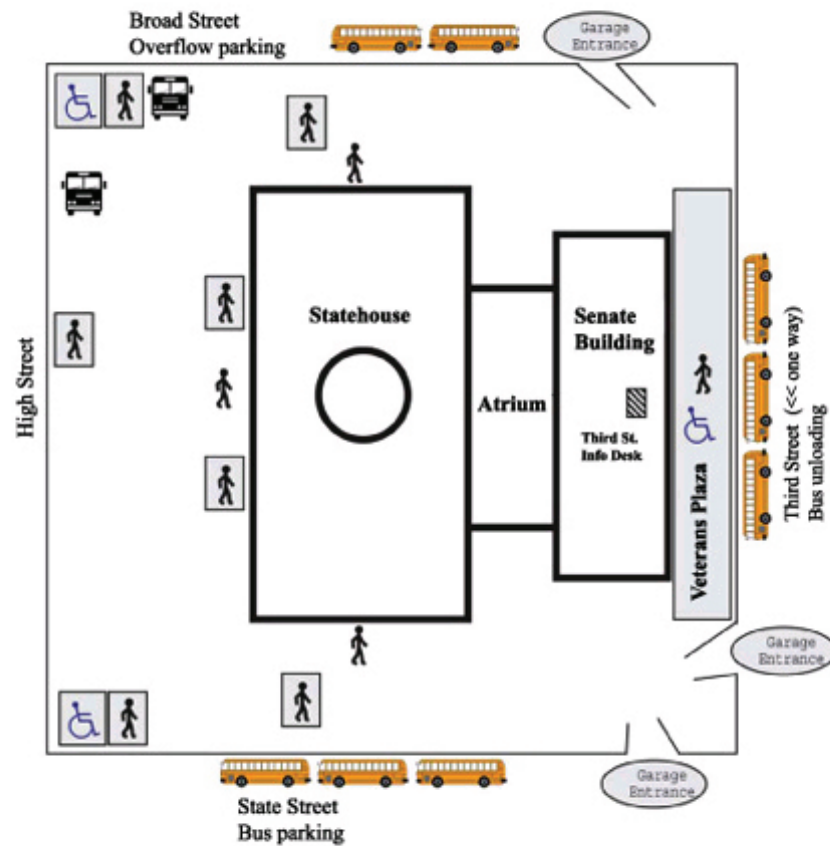

STATEHOUSE BUS PARKING INFORMATION

CONTACT INFORMATION:

STATEHOUSE UNDERGROUND PARKING GARAGE
OHIO STATEHOUSE
COLUMBUS, OHIO 43215-4210
614.728.2557

Drivers, please do not block the Garage driveways.